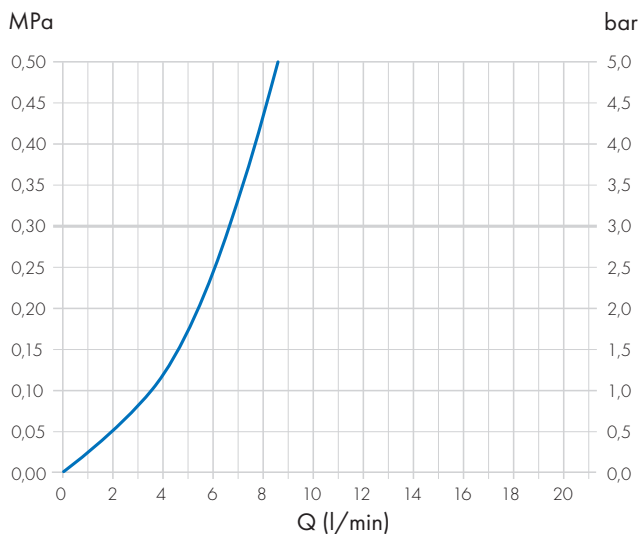

DIAGRAMMA DI PORTATA FLOW RATE DIAGRAM

Test eseguito secondo le norme europee EN 817 - EN 200. Portata calcolata con l'impiego di aeratori certificati.

Test carried out according to the European standards EN 817 - EN 200. Flow rate calculated by the application of certified aerators.